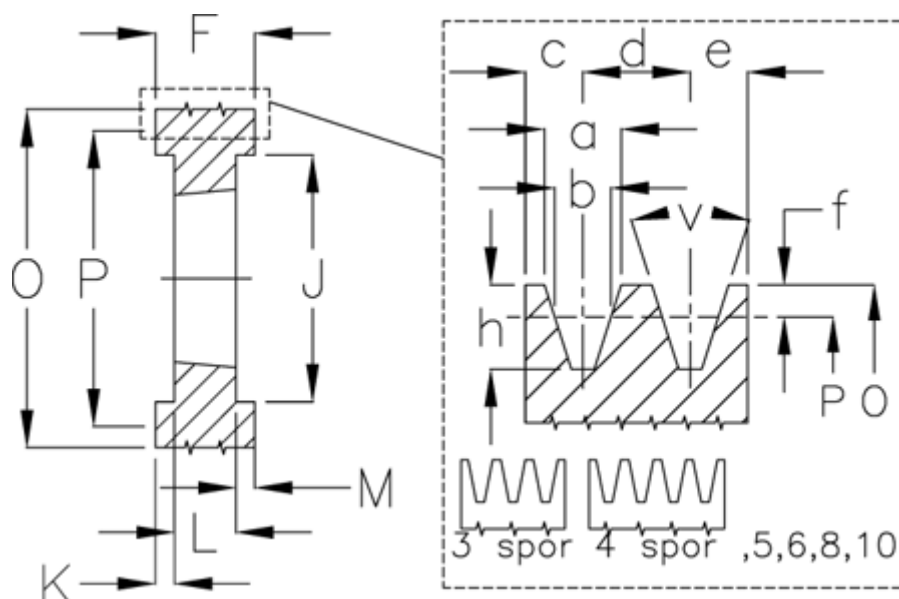

Article number: 604112030010

Description: V-belt pulley SPC 300/10 TL4545

Measures

a	= 22.0	For bush	= 4545	O	= 309.6
b	= 19.0	h	= 23.8	P	= 300
Bush ζ max	= 110	J	= 244	Type	= SPC
c	= 17.0	K	= 75	v	= 34 degrees
d	= 25.5	L	= 114		
e	= 17.0	m	= 75.0		
f	= 4.8	N	= -		
F	= 264	Number of ribs	= 10		